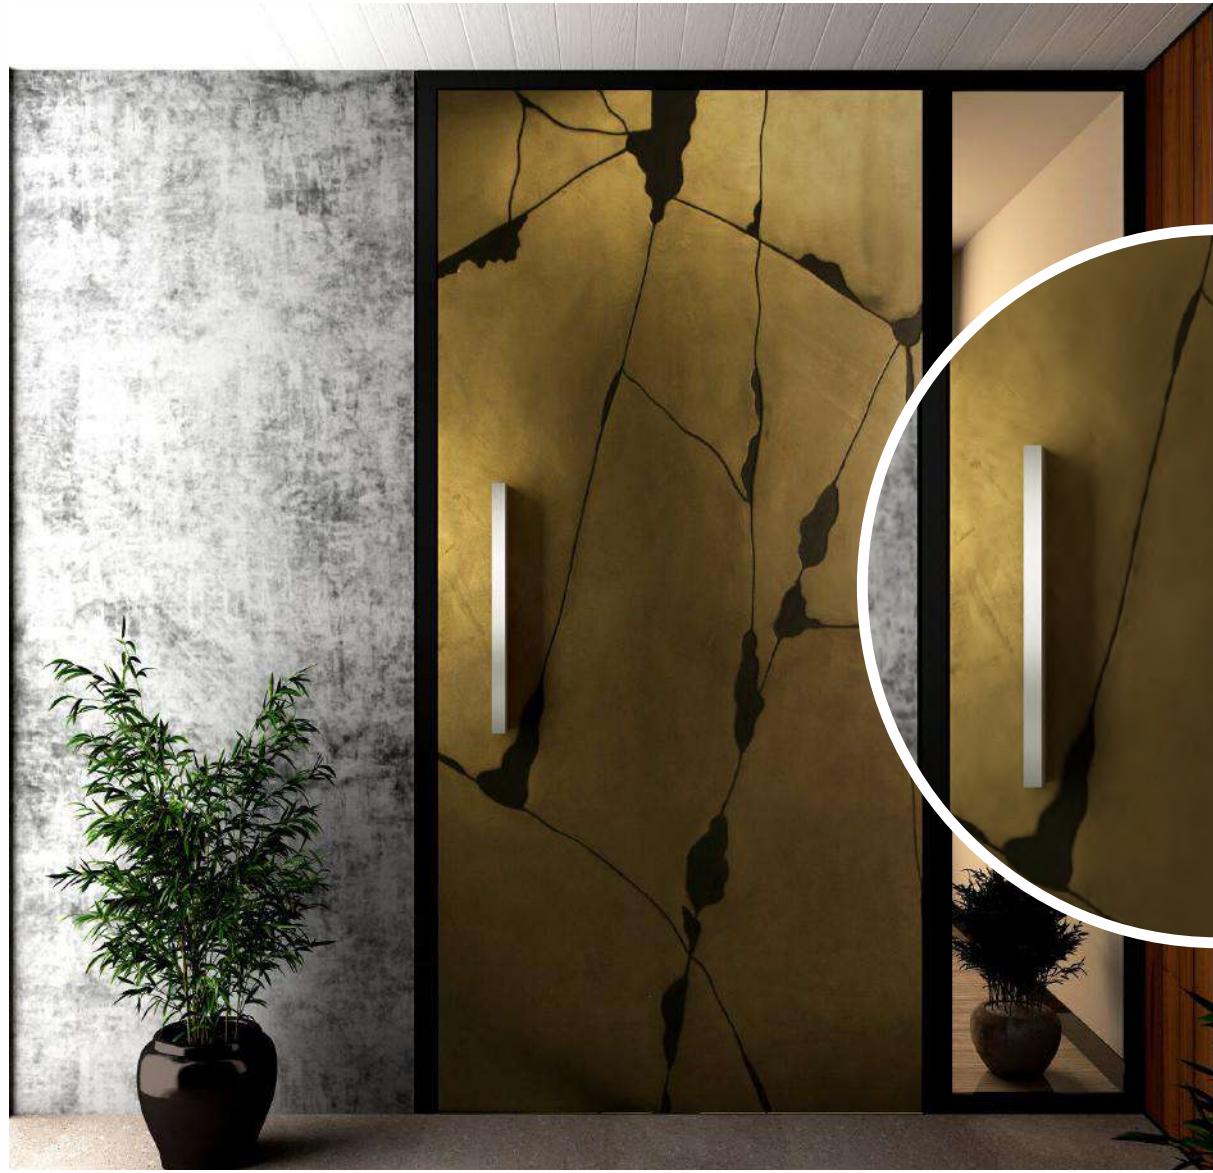

READY TO INSTALL DOOR SKINS