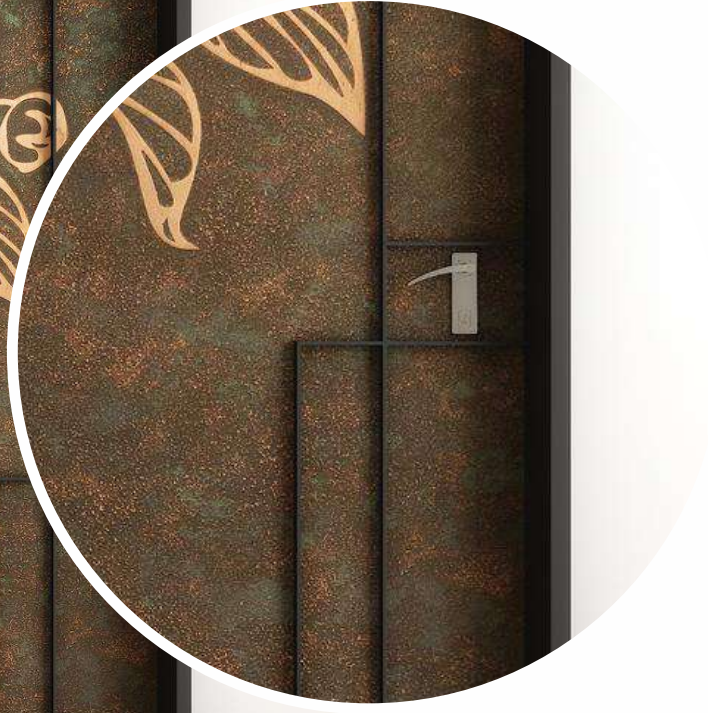

READY TO INSTALL DOOR SKINS

DESIGNER
DOOR SKINS

STARWAY
SIZE: 2133mm x 1219mm

READY TO INSTALL DOOR SKINS

DESIGNER
DOOR SKINS

FLORINE
SIZE: 2133mm x 1219mm

READY TO INSTALL DOOR SKINS

DESIGNER
DOOR SKINS

ARCADIA
SIZE: 2133mm x 1219mm

READY TOINSTALL DOOR SKINS

DESIGNER
DOOR SKINS

FLORAL MESH
SIZE: 2133mm x 1219mm

READY TO INSTALL DOOR SKINS

DESIGNER
DOOR SKINS

FLORAL RELIC
SIZE: 2133mm x 1219mm

READY TO INSTALL DOOR SKINS