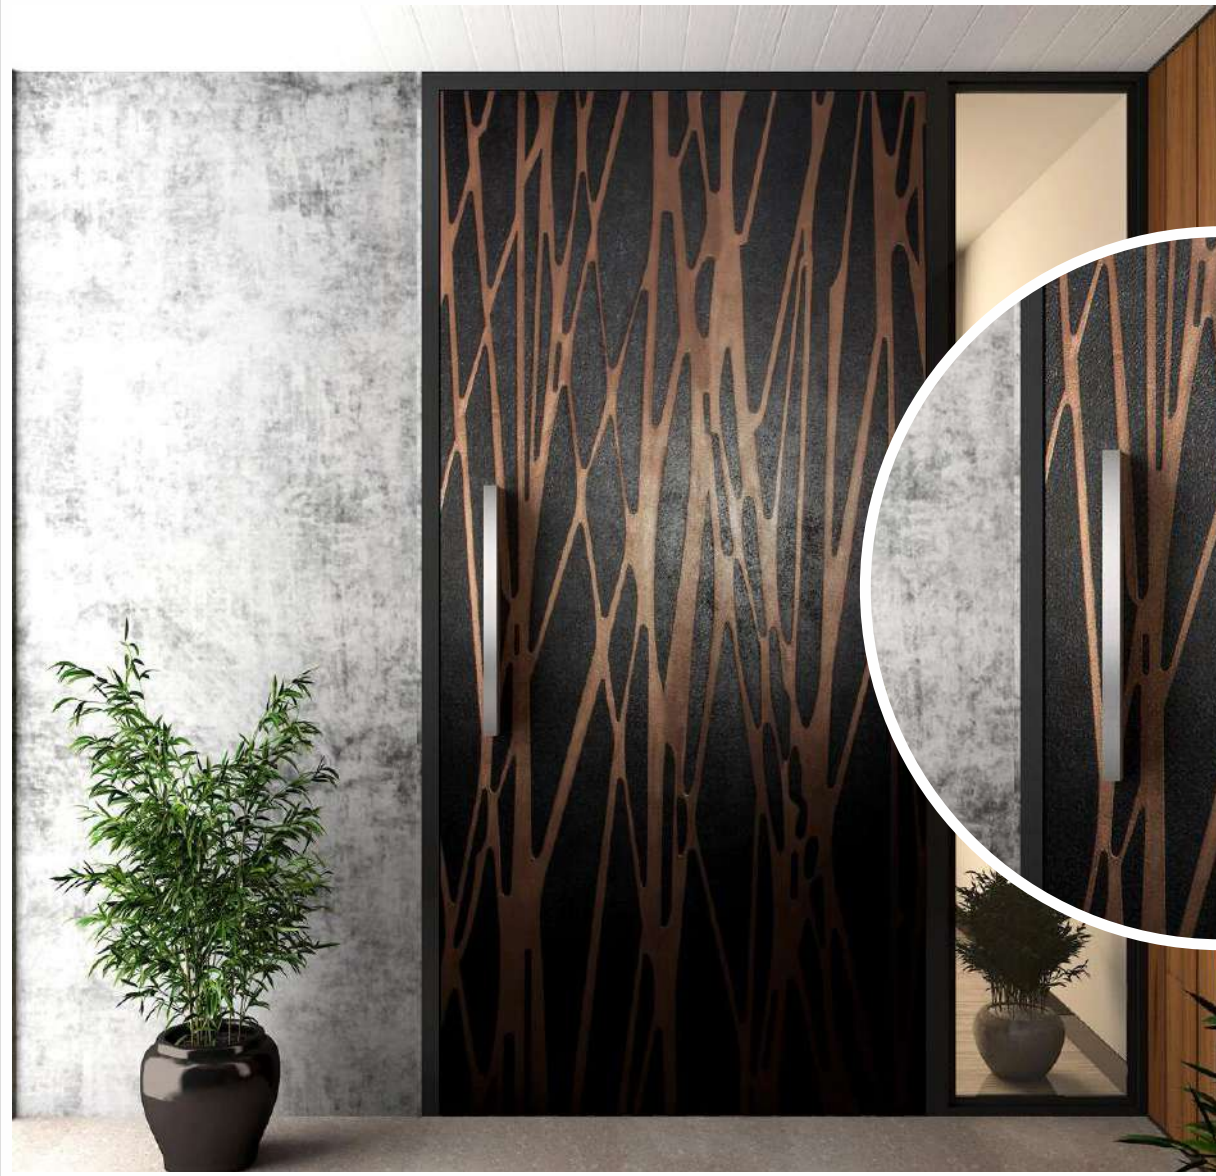

READY TO INSTALL DOOR SKINS

DESIGNER
DOOR SKINS

GRIDSCAPE GUN METAL
SIZE: 2133mm x 1219mm

READY TO INSTALL DOOR SKINS

DESIGNER
DOOR SKINS

CRACKLE BRASS
SIZE: 2133mm x 1219mm

READY TO INSTALL DOOR SKINS

DESIGNER
DOOR SKINS