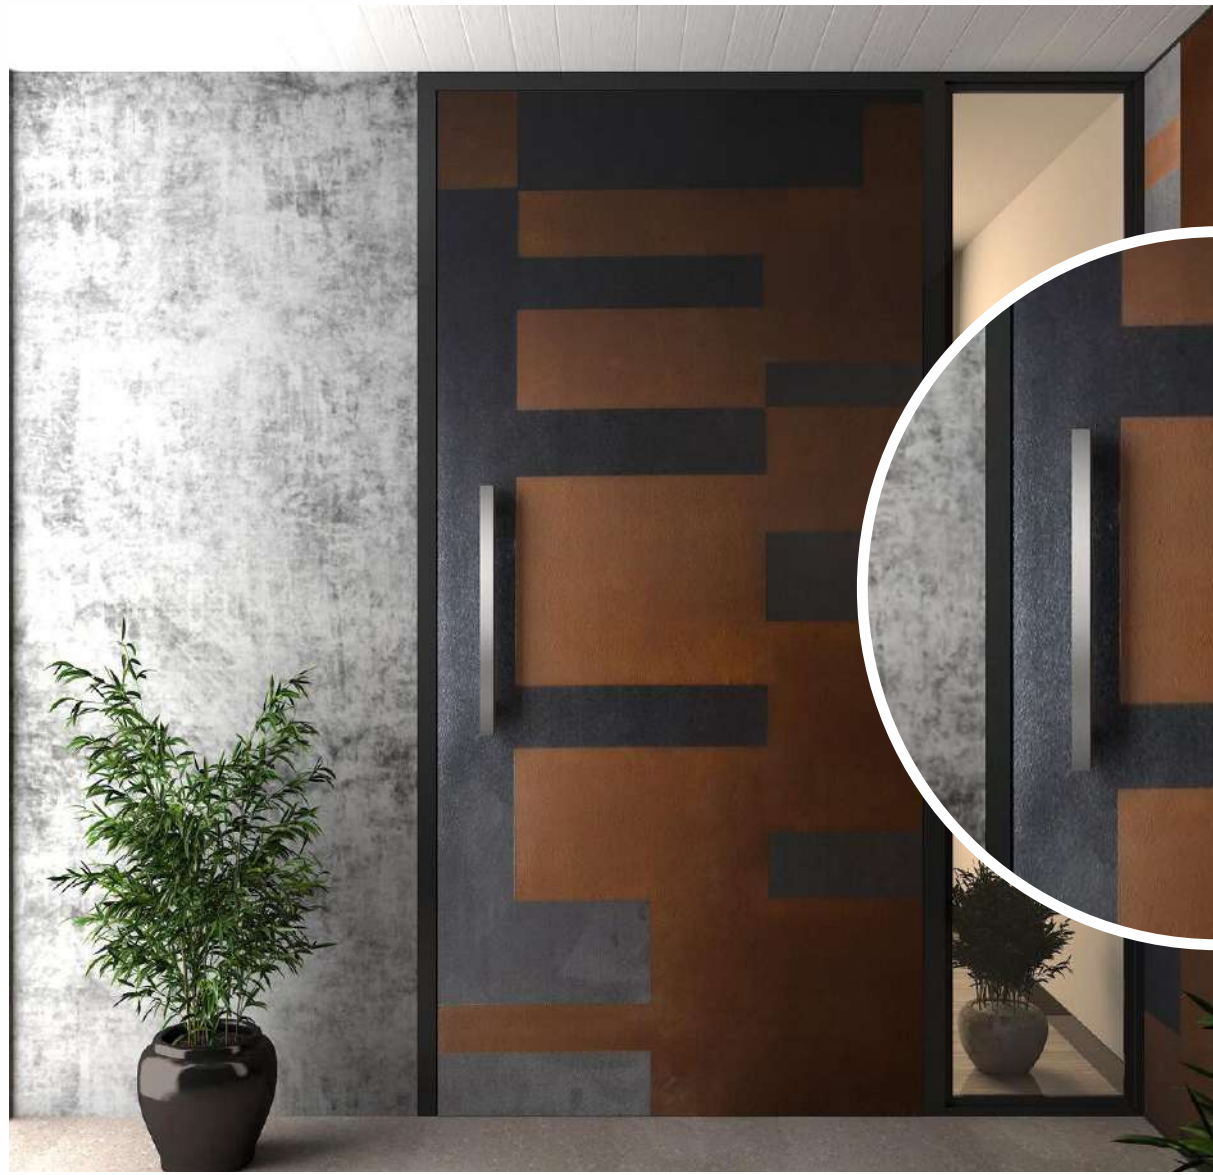

READY TO INSTALL DOOR SKINS