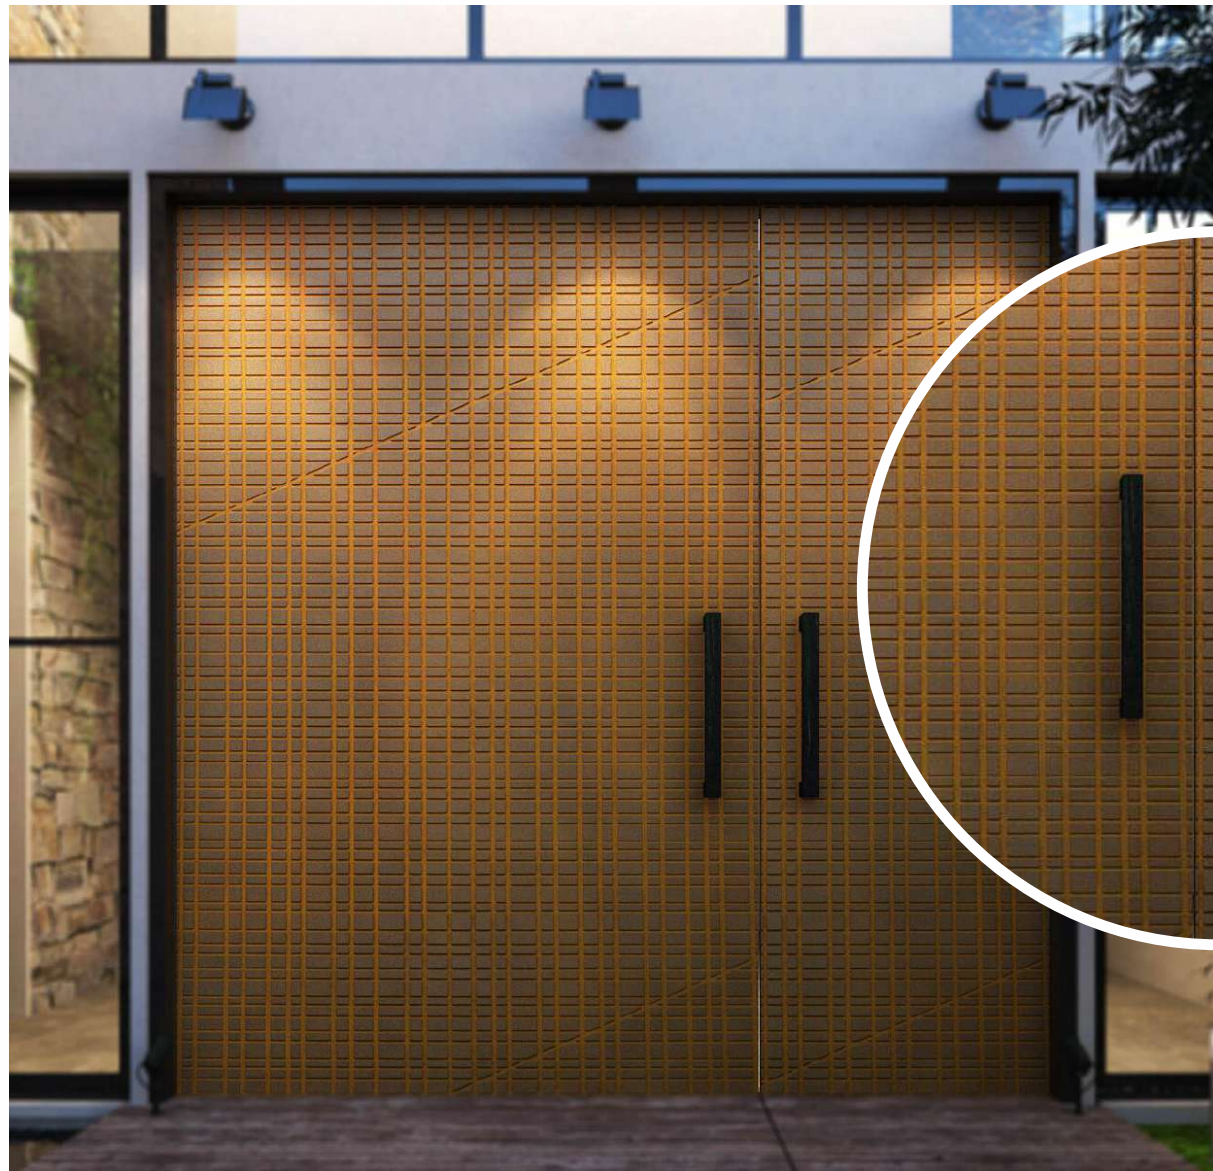

READY TO INSTALL DOOR SKINS

DESIGNER
DOOR SKINS

MID BARK BRASS
SIZE: 2133mm x 1219mm

READY TO INSTALL DOOR SKINS

DESIGNER
DOOR SKINS

ABSTRATTO ANTIQUE COPPER
SIZE: 2133mm x 1219mm

READY TO INSTALL DOOR SKINS