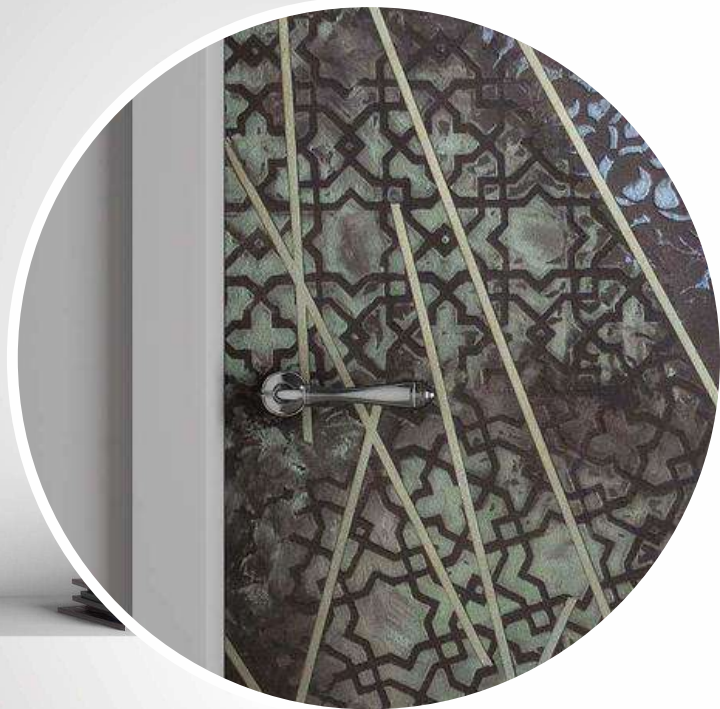

READY TO INSTALL DOOR SKINS

DESIGNER
DOOR SKINS

STARWAY
SIZE: 2133mm x 1219mm

READY TO INSTALL DOOR SKINS

DESIGNER
DOOR SKINS

FLORINE
SIZE: 2133mm x 1219mm

READY TO INSTALL DOOR SKINS

DESIGNER
DOOR SKINS

ARCADIA
SIZE: 2133mm x 1219mm

READY TOINSTALL DOOR SKINS

DESIGNER
DOOR SKINS

FLORAL MESH
SIZE: 2133mm x 1219mm

READY TO INSTALL DOOR SKINS

DESIGNER
DOOR SKINS

FLORAL RELIC
SIZE: 2133mm x 1219mm

READY TO INSTALL DOOR SKINS

DESIGNER
DOOR SKINS

MEANDER
SIZE: 2133mm x 1219mm

READY TO INSTALL DOOR SKINS

DESIGNER
DOOR SKINS

AUBURN
SIZE: 2133mm x 1219mm

READY TO INSTALL DOOR SKINS

DESIGNER
DOOR SKINS

ARCHAE
SIZE: 2133mm x 1219mm