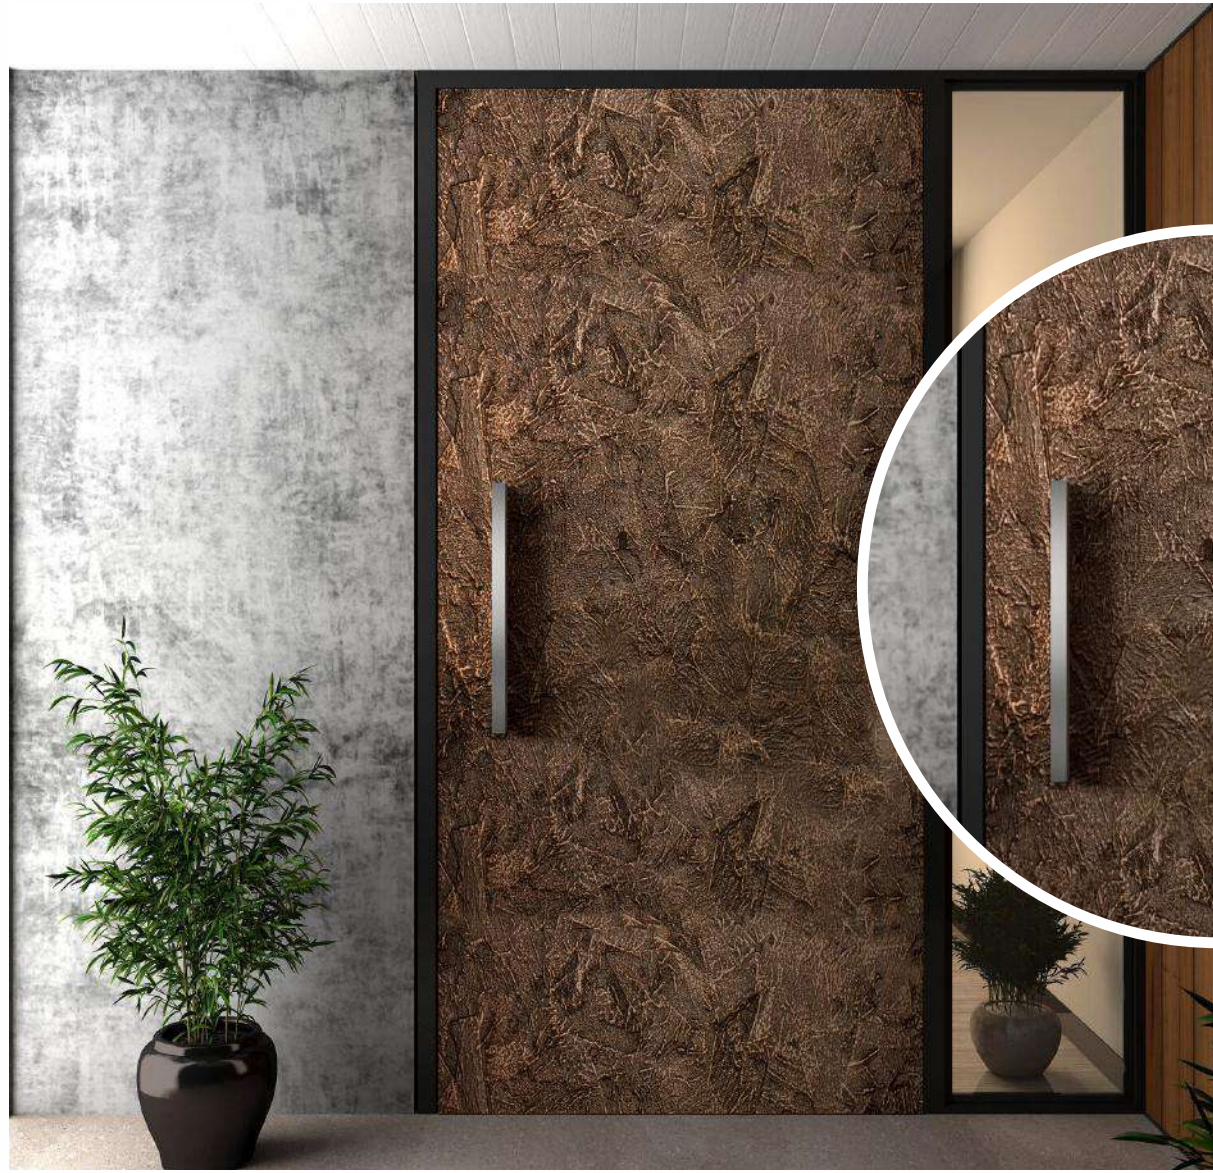

READY TOINSTALL DOOR SKINS

DESIGNER
DOOR SKINS

SOPRANO GUNMETAL
SIZE: 2133mm x 1219mm

READY TO INSTALL DOOR SKINS

DESIGNER
DOOR SKINS

SANDWAVES BRONZE
SIZE: 2133mm x 1219mm

READY TO INSTALL DOOR SKINS

DESIGNER
DOOR SKINS

INTERLOCK CONCRETE
SIZE: 2133mm x 1219mm

READY TO INSTALL DOOR SKINS

DESIGNER
DOOR SKINS

PLEXUS COPPER
SIZE: 2133mm x 1219mm

READY TO INSTALL DOOR SKINS

DESIGNER
DOOR SKINS

GALAXY DUAL COPPER
SIZE: 2133mm x 1219mm